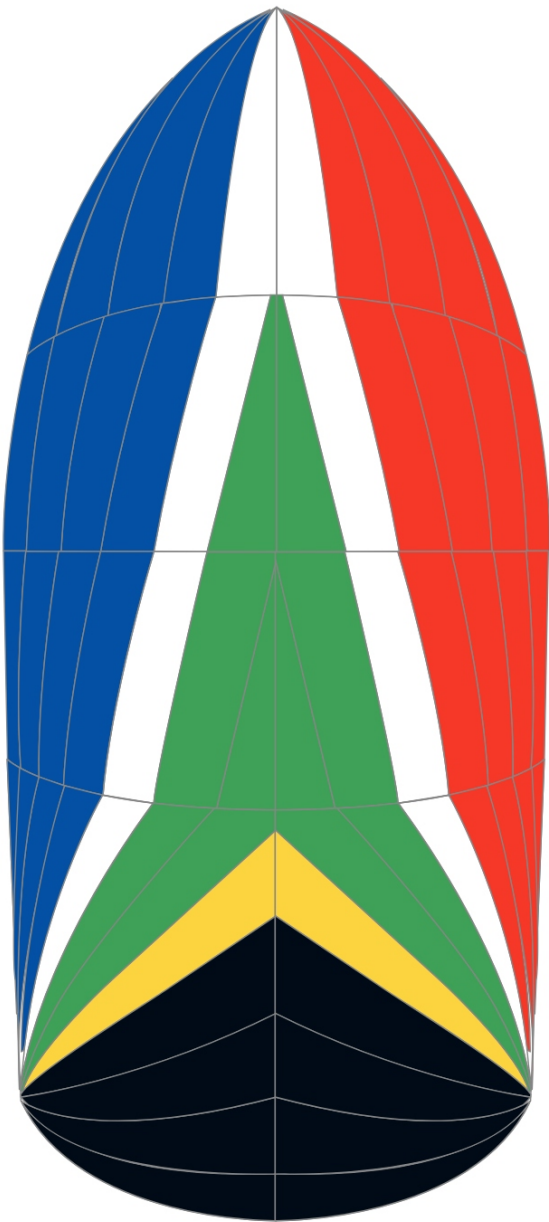

# FABRIC CHOICE

(Selecting a fabric will show the colour range for that fabric)

Pallate Name: Contender Maxilite

Dk Blue Red Green Fluor Yellow Black

Customer Name  
Quinton Hall

Boat Type  
moody 28

Boat Name  
Y-Qnot

Spinnaker Type  
SYMMETRICAL

Email  
qshall@hotmail.co.uk

Approximate representation only