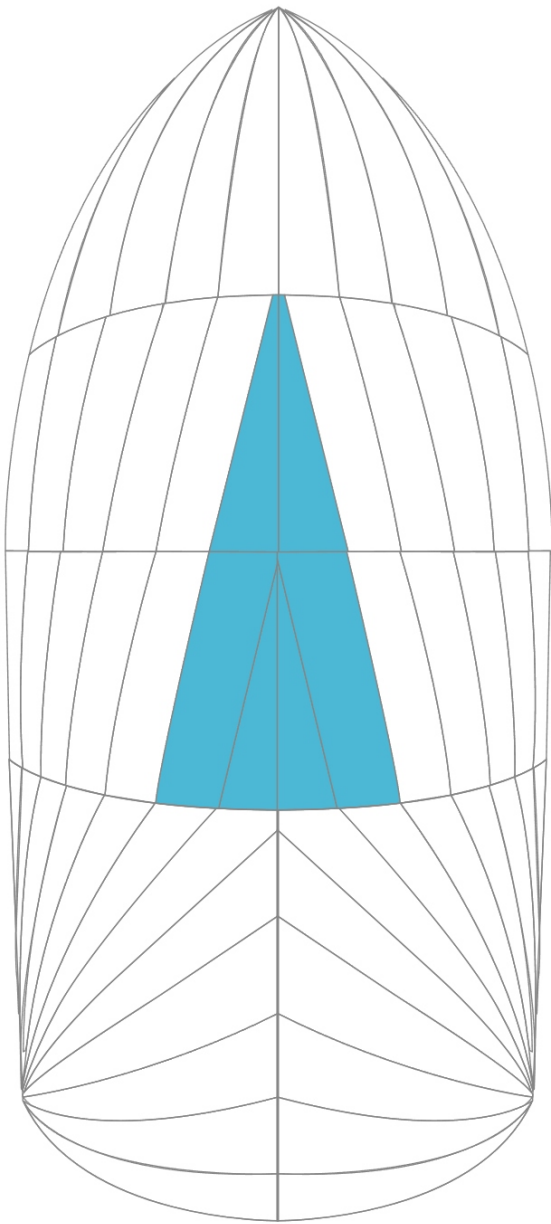

# FABRIC CHOICE

(Selecting a fabric will show the colour range for that fabric)

Pallate Name: Bainbridge AIR-X 900

Aqua

Customer Name  
Nick Bowles

Boat Type  
vega

Boat Name  
Fairwinds

Spinnaker Type  
SYMMETRICAL