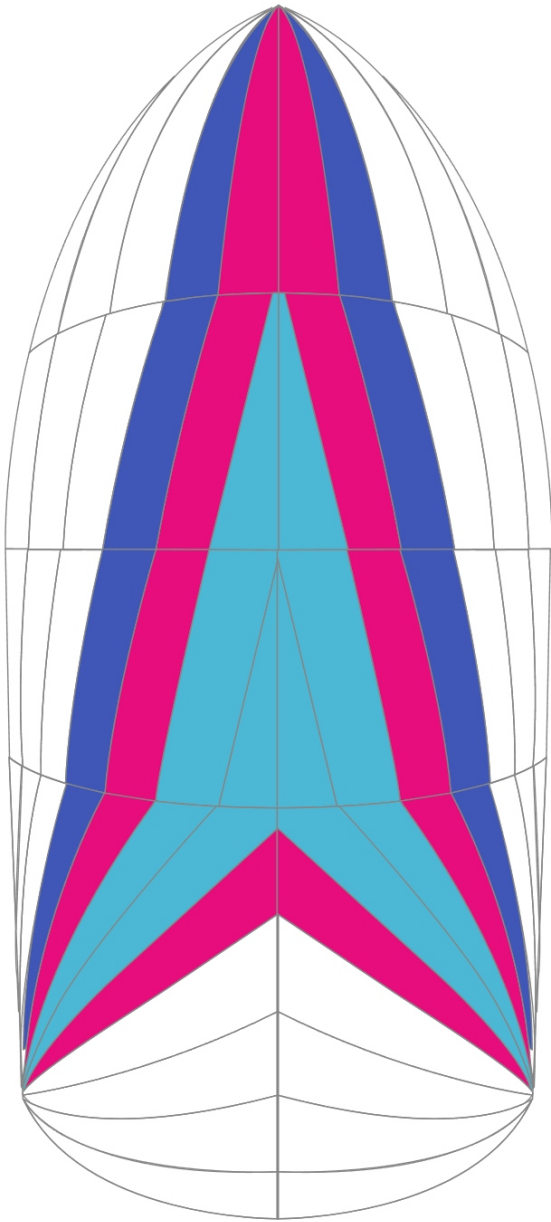

# FABRIC CHOICE

(Selecting a fabric will show the colour range for that fabric)

Pallate Name: Bainbridge AIR-X 900

Pink Royal Blue Aqua

Customer Name  
Nick Bowles

Boat Type  
vega

Boat Name  
Fairwinds

Spinnaker Type  
SYMMETRICAL