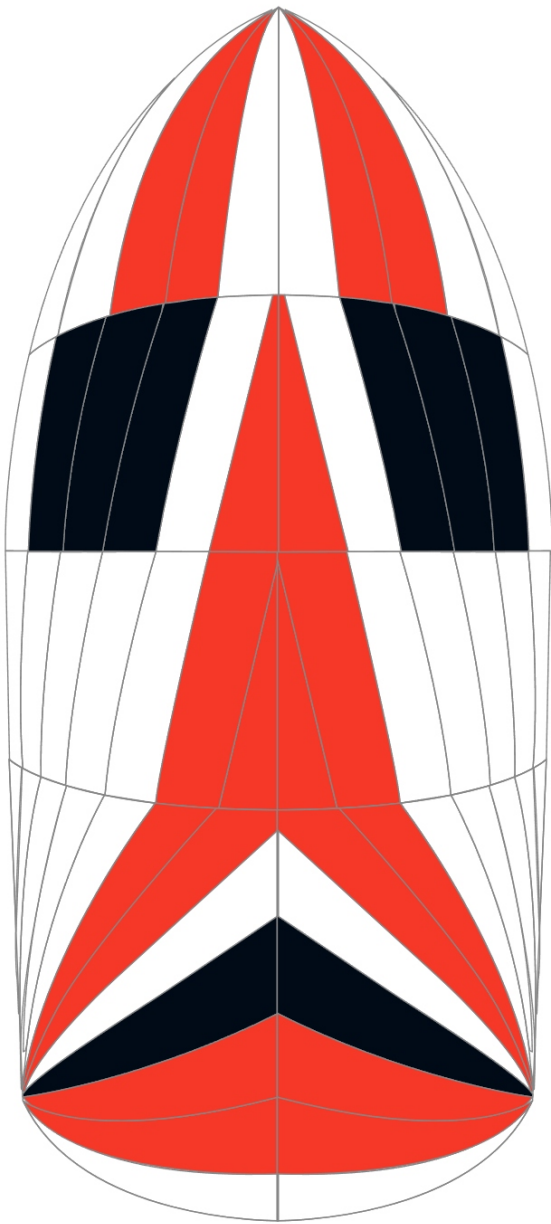

FABRIC CHOICE

(Selecting a fabric will show the colour range for that fabric)

Pallate Name: Contender Maxilite

Red Black

Customer Name
Nick Bowles

Boat Type
vega

Boat Name
Fairwinds

Spinnaker Type
SYMMETRICAL