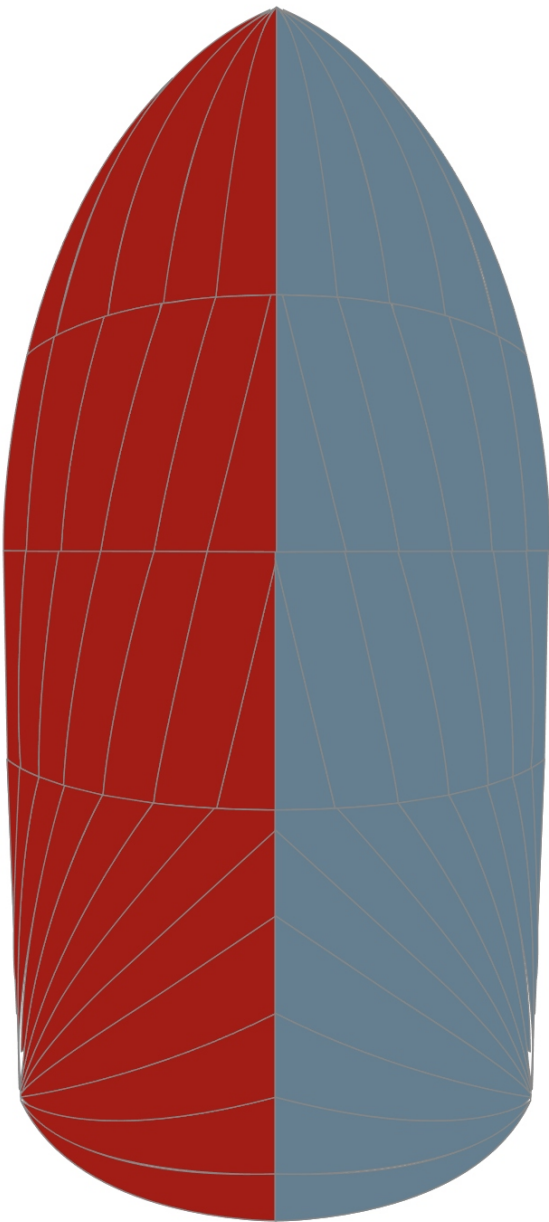

FABRIC CHOICE

(Selecting a fabric will show the colour range for that fabric)

Pallate Name: Dimension Polyant PN-130

Red Light Blue

Customer Name
Nick Bowles

Boat Type
vega

Boat Name
Fairwinds

Spinnaker Type
SYMMETRICAL