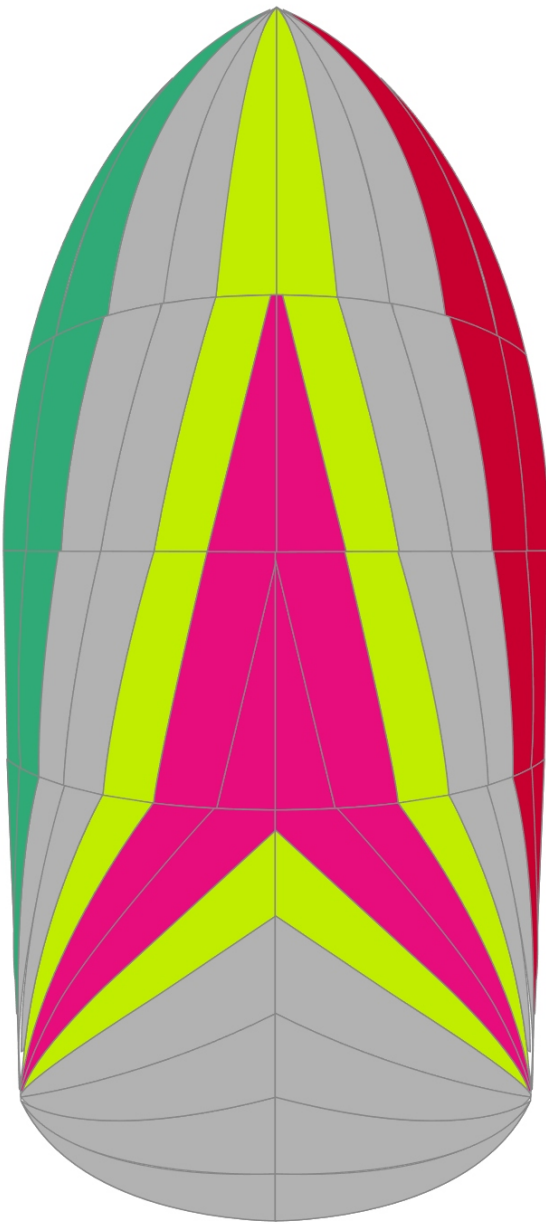

FABRIC CHOICE

(Selecting a fabric will show the colour range for that fabric)

Pallate Name: Bainbridge AIR-X 900

Fluor Yellow Silver Green Red Pink

Customer Name
Nick Bowles

Boat Type
vega

Boat Name
Fairwinds

Spinnaker Type
SYMMETRICAL

Email
nickb@webcraft.co.uk

Approximate representation only