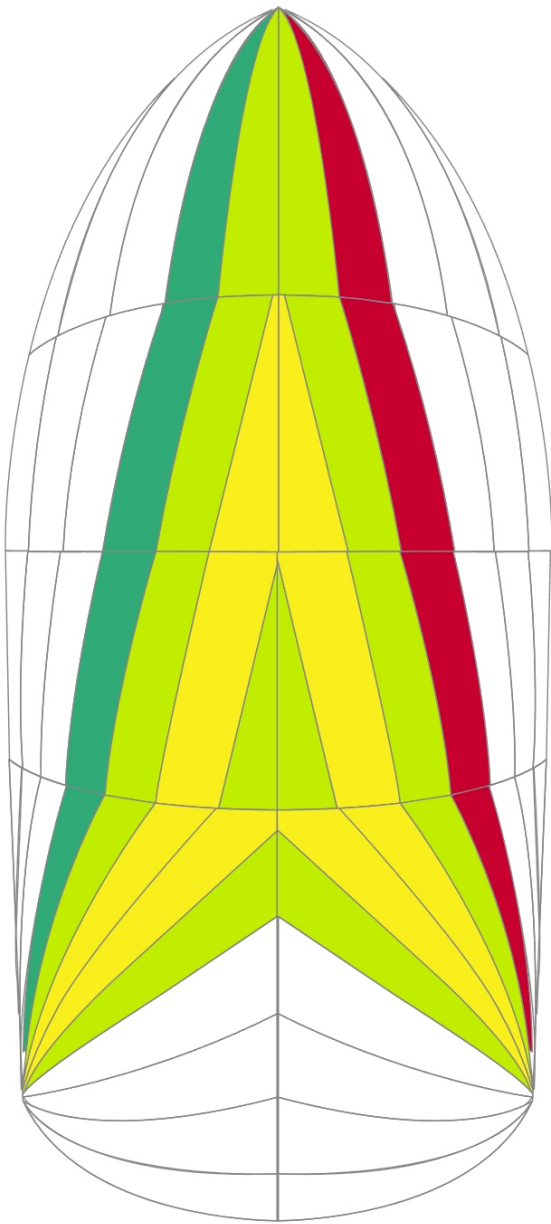

FABRIC CHOICE

(Selecting a fabric will show the colour range for that fabric)

Pallate Name: Bainbridge AIR-X 900

Fluor Yellow Green Red Yellow

Customer Name
Nick Bowles

Boat Type
vega

Boat Name
Fairwinds

Spinnaker Type
SYMMETRICAL