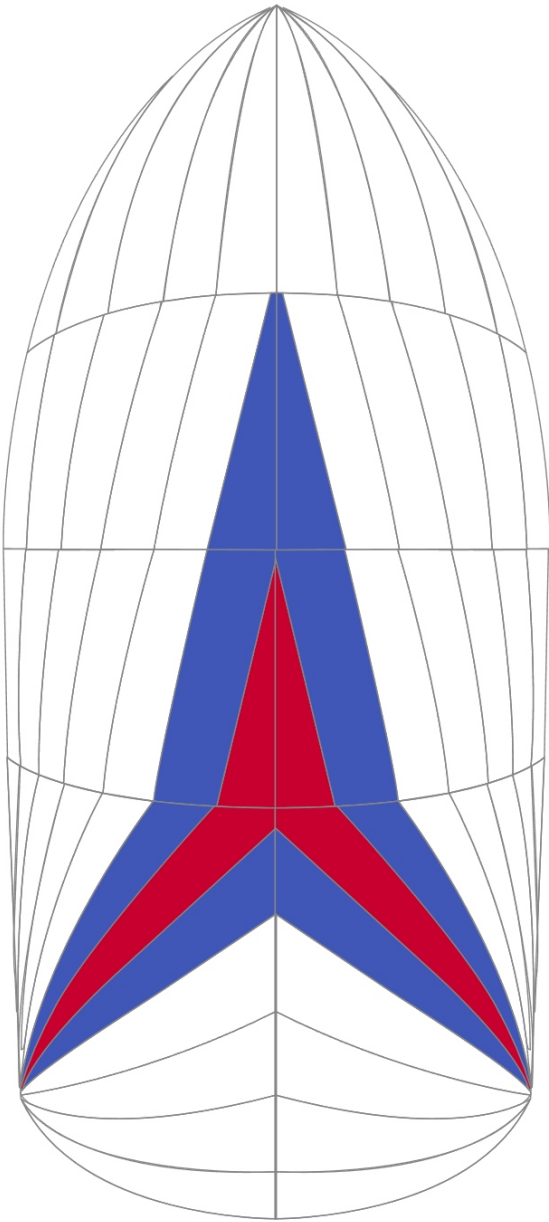

FABRIC CHOICE

(Selecting a fabric will show the colour range for that fabric)

Pallate Name: Bainbridge AIR-X 900

Royal Blue Red

Customer Name
Nick Bowles

Boat Type
vega

Boat Name
Fairwinds

Spinnaker Type
SYMMETRICAL