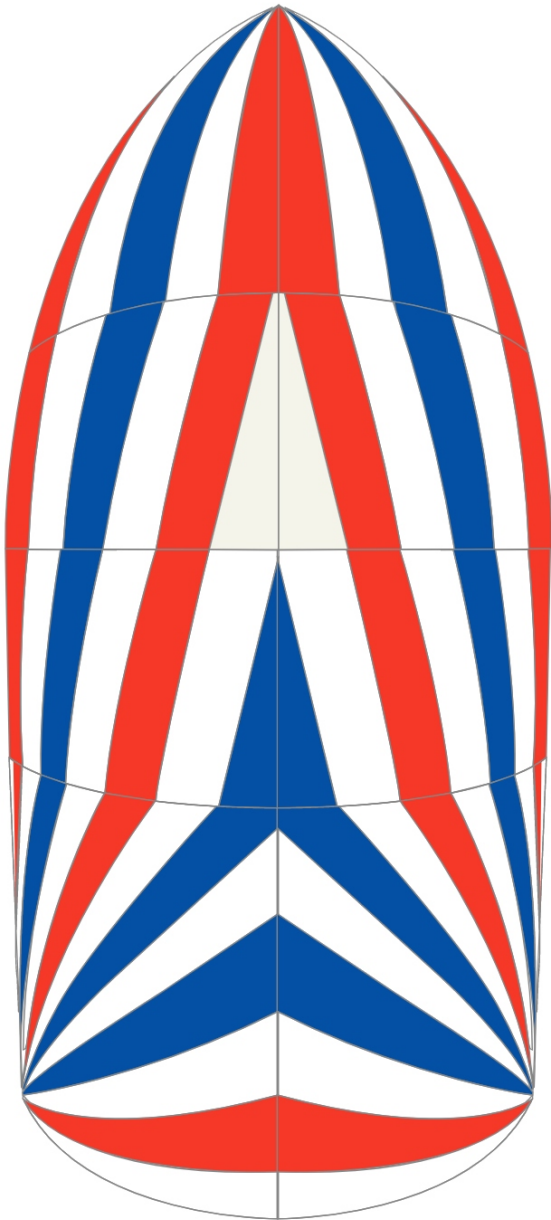

FABRIC CHOICE

(Selecting a fabric will show the colour range for that fabric)

Pallate Name: Contender Maxilite

Customer Name	Boat Type	Boat Name	Spinnaker Type	Email
Will Dennis	Beneteau 31.7	SASKA	SYMMETRICAL	willdennis2345@gmail.com

Approximate representation only