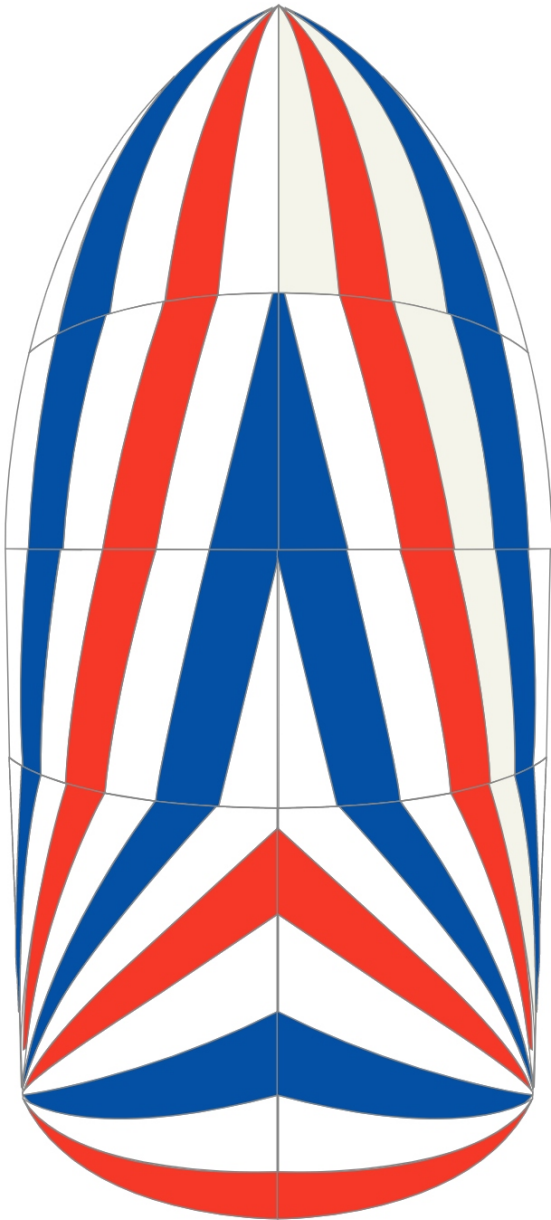

# FABRIC CHOICE

(Selecting a fabric will show the colour range for that fabric)

Pallate Name: Contender Maxilite

Red Dk Blue Natural

Customer Name	Boat Type	Boat Name	Spinnaker Type	Email
Will Dennis	Beneteau 31.7	SASKA	SYMMETRICAL	willdennis2345@gmail.com

Approximate representation only