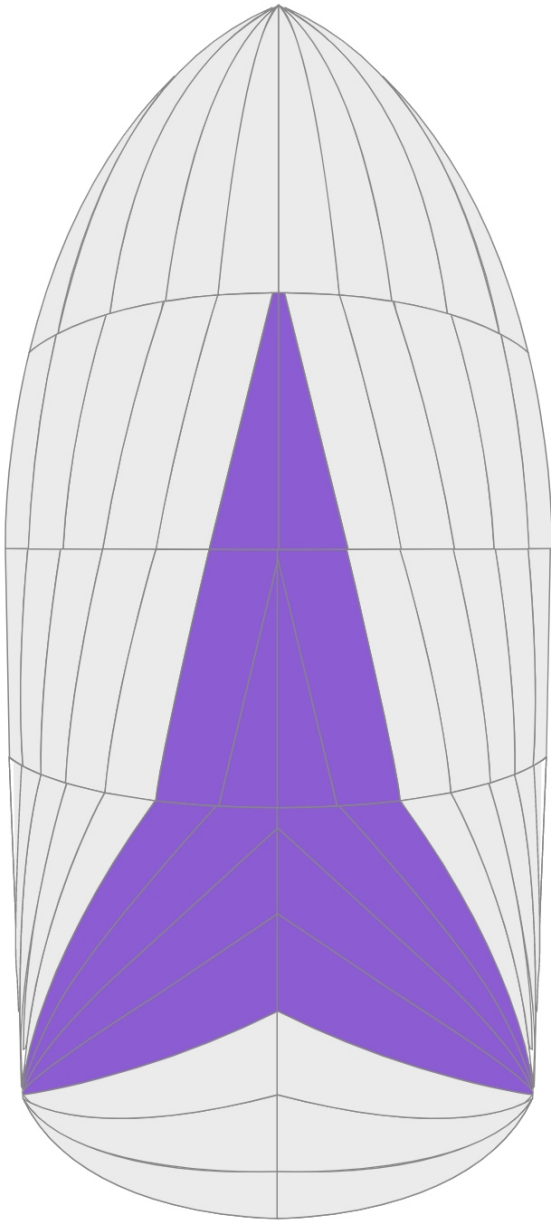

FABRIC CHOICE

(Selecting a fabric will show the colour range for that fabric)

Pallate Name: Bainbridge AIR-X 900

Arctic White Violet

Customer Name	Boat Type	Boat Name	Spinnaker Type	Email
Nick Bowles	Albin Vega	Fairwinds	SYMMETRICAL	nickb@webcraft.co.uk

Approximate representation only