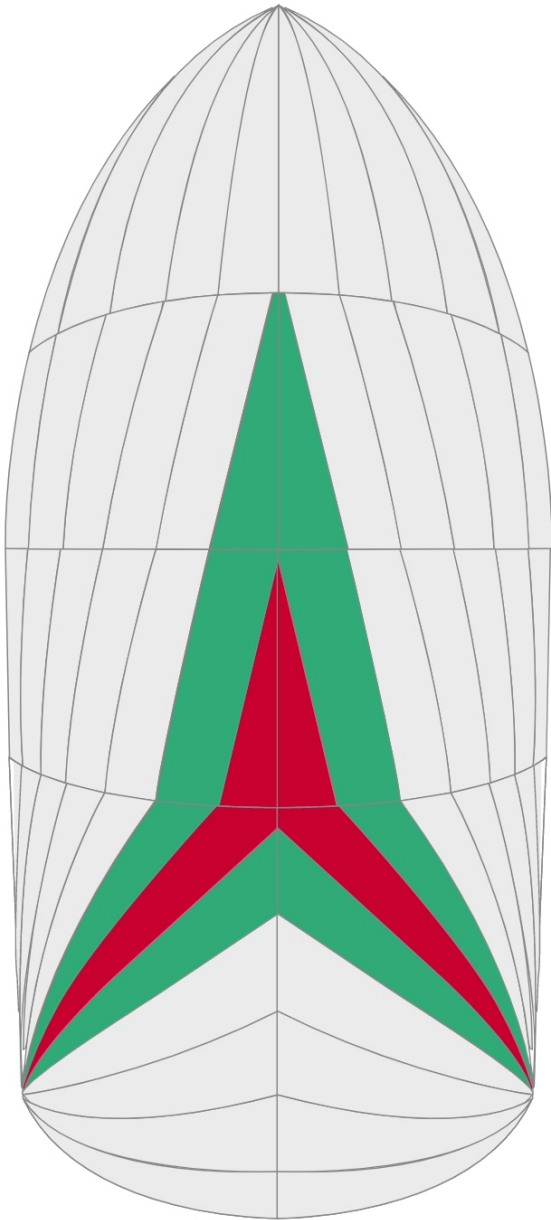

# FABRIC CHOICE

(Selecting a fabric will show the colour range for that fabric)

Pallate Name: Bainbridge XAIR 900

Arctic White Green Red

Customer Name	Boat Type	Boat Name	Spinnaker Type	Email
Nick Bowles	Albin Vega	Fairwinds	SYMMETRICAL	nickb@webcraft.co.uk

Approximate representation only