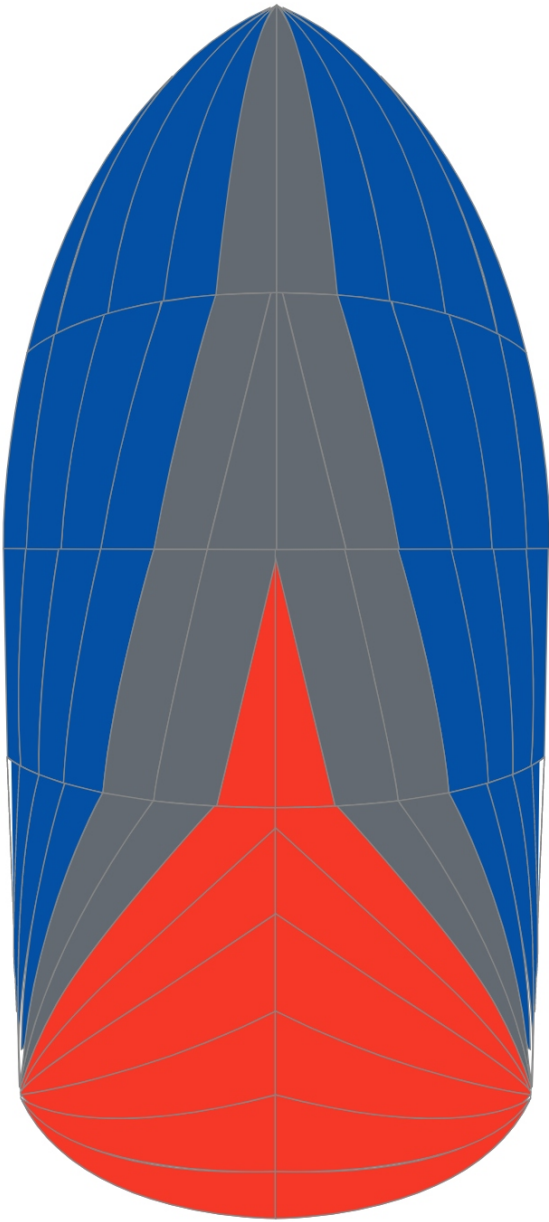

FABRIC CHOICE

(Selecting a fabric will show the colour range for that fabric)

Pallate Name: **Contender Maxilite**

Grey Dk Blue Red

Customer Name

Nick Bowles

Boat Type

Albin Vega

Boat Name

Fairwinds

Spinnaker Type

SYMMETRICAL

Email

nickb@webcraft.co.uk

Approximate representation only