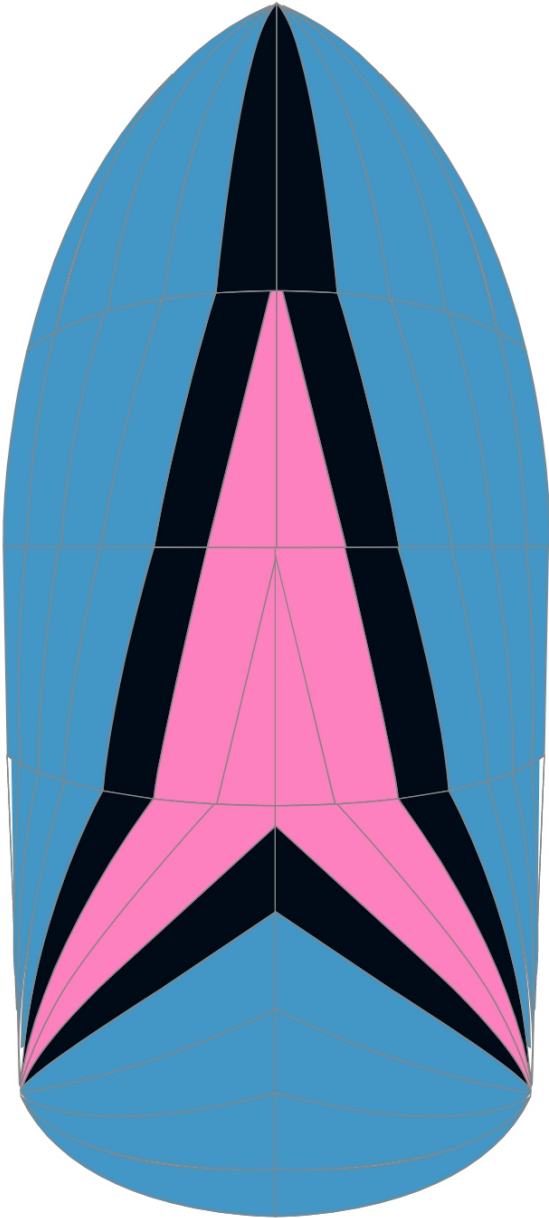

# FABRIC CHOICE

Pallate Name: Contender Maxilite

Black Lt Blue New Pink

Customer Name	Boat Type	Boat Name	Spinnaker Type	Email
Nick Bowles	Albin Vega	Fairwinds	SYMMETRICAL	nickb@webcraft.co.uk

Approximate representation only